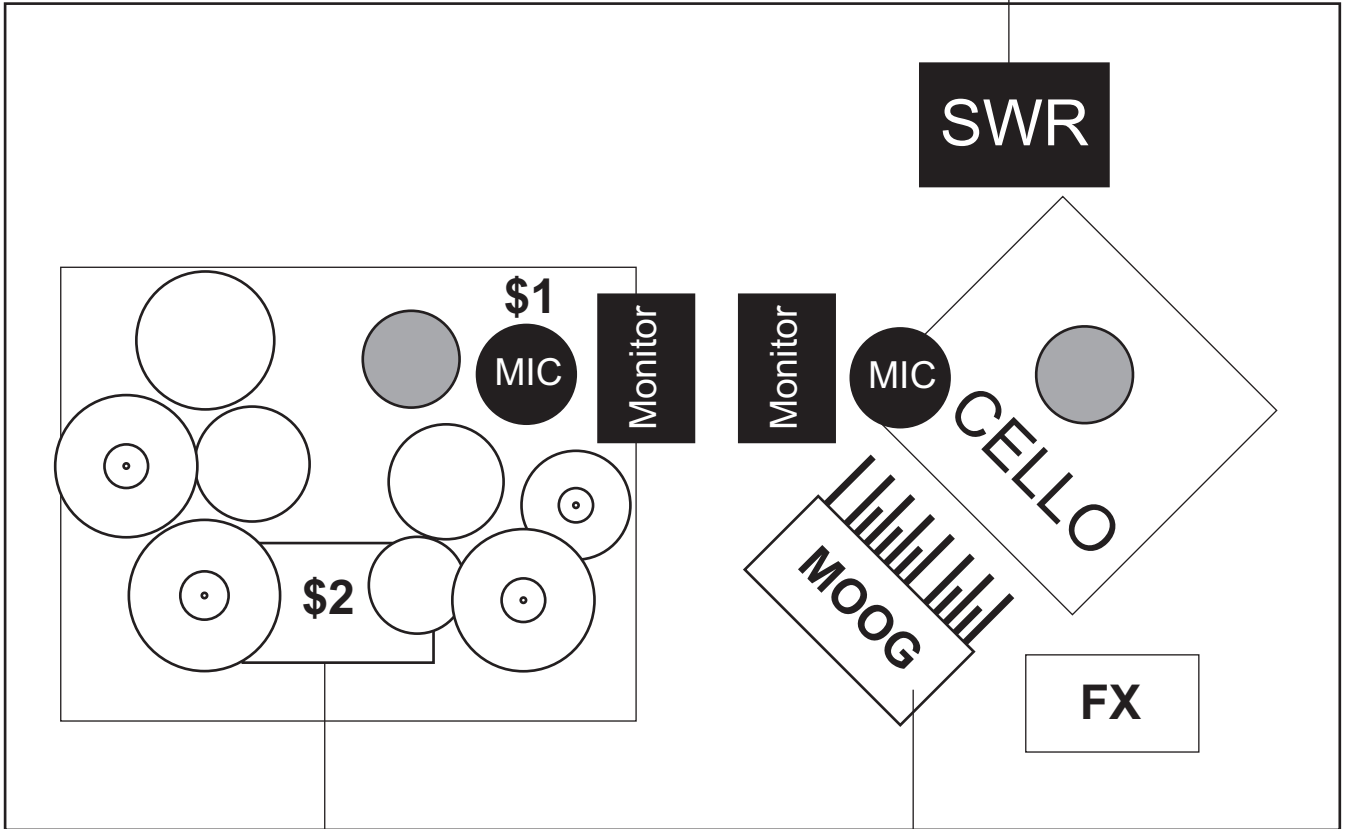

ZS Zlang Zlut Rider 2015

SWR Bass Amp
Violoncello
Stack; 2 x 10" / 1 x 15"
XLR Output

Drums	
Bassdrum 26 x 14	Mics for Drumkit
Tom 13 x 10	
Floortom 16 x 16	
Floortom 18 x 16	
Snaredrum 14 x 4.5	
3 x Cymbal Stand	
Hi-Hat Stand	
Single Drumpedale	
Drum Throne	

Moog Taurus
Bass Pedal Synthesizer
XLR Output

- MIC** Vocal Mic with Boom Stand
- \$1** Shure GLXD 24 wireless delivered by Zlang Zlut
- \$2** Shure Beta 91 Interface Mic delivered by Zlang Zlut